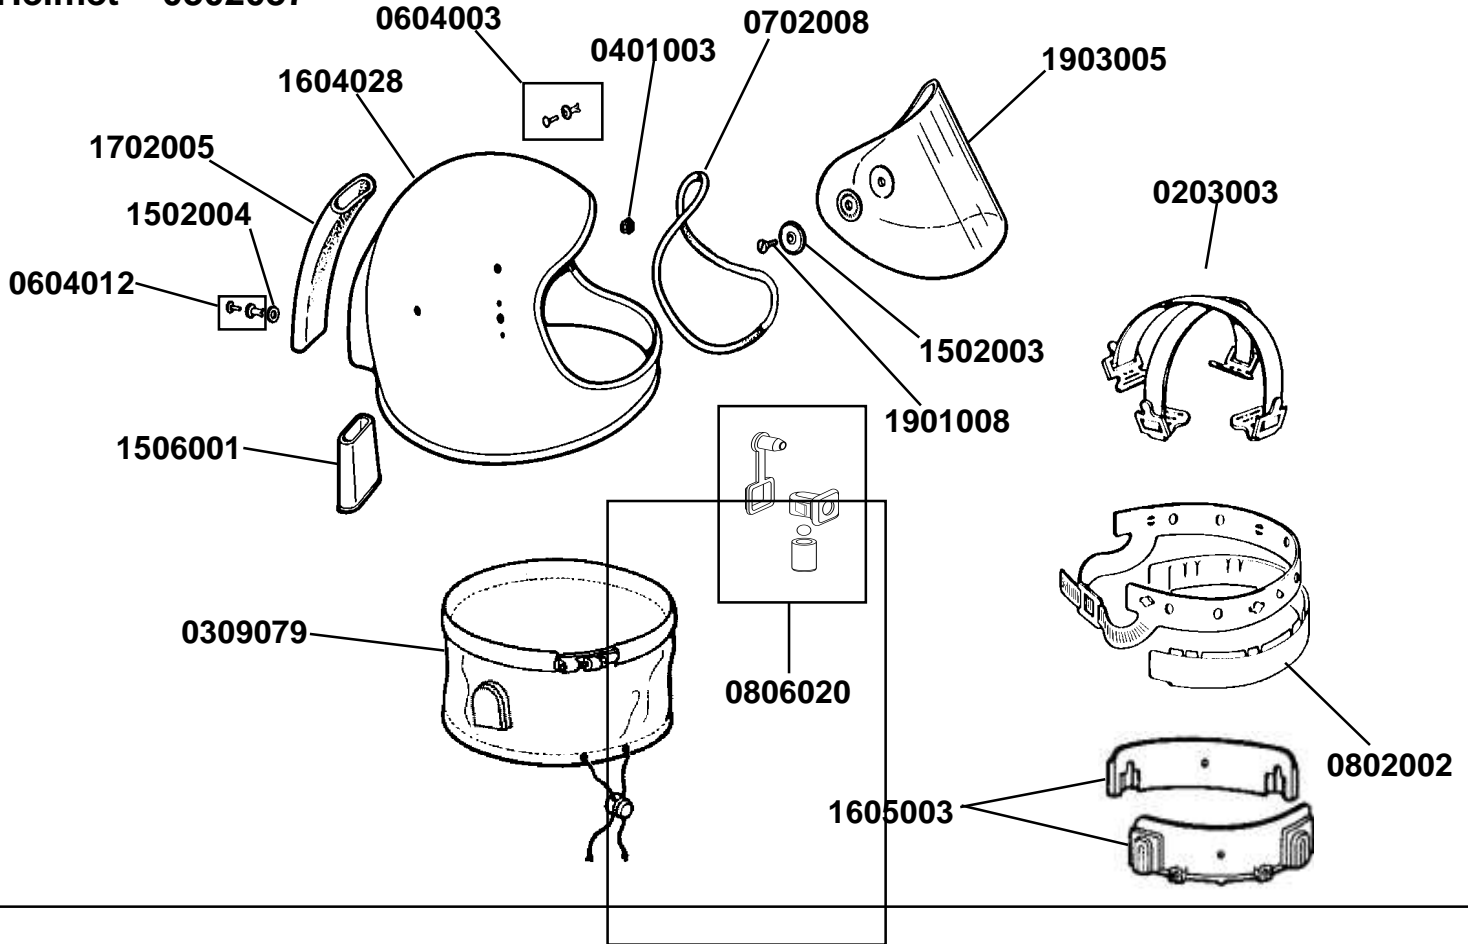

Helmet - 0302037

Unit

Battery

Charger

Cable

Filter

Hose

Accessory